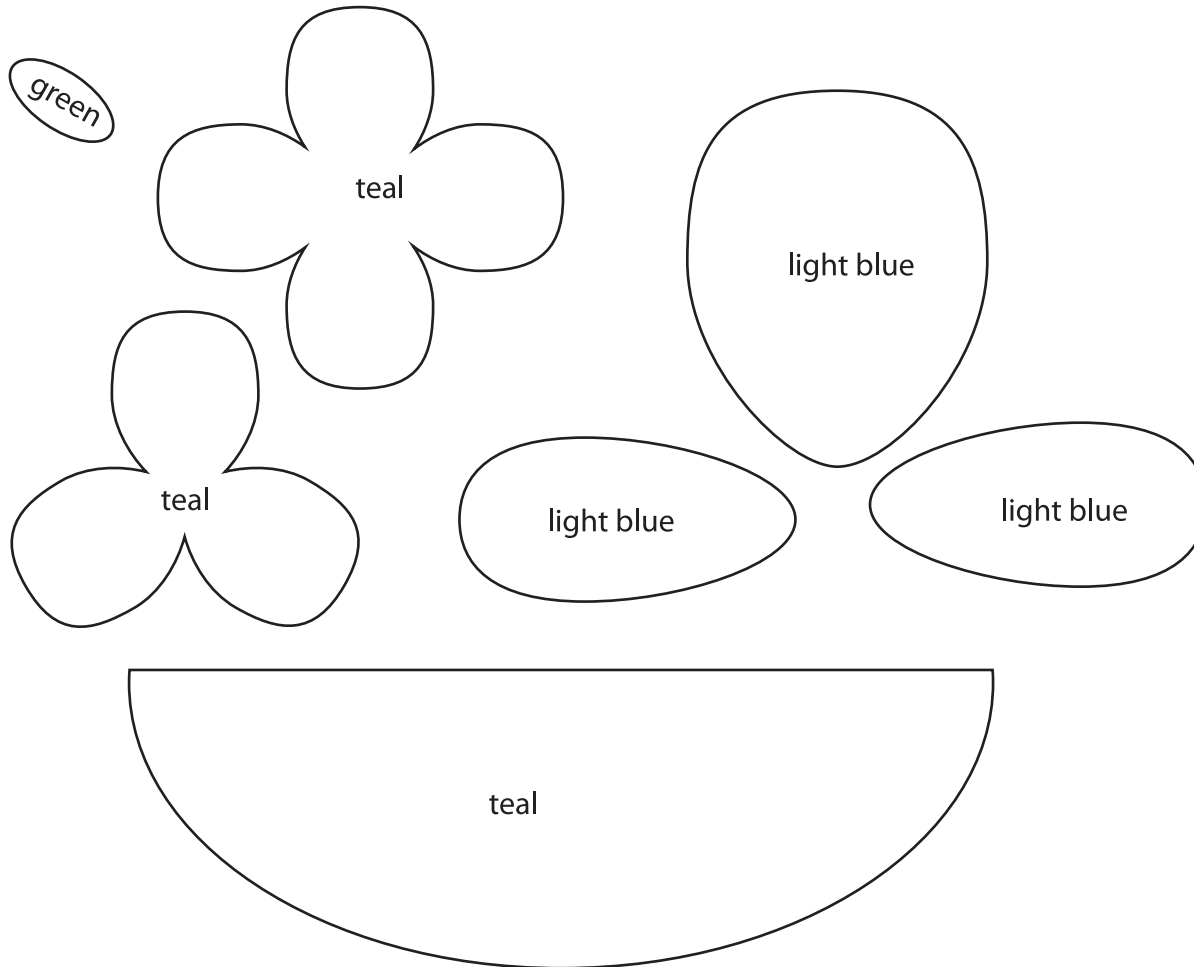

TROLLS COSTUME TEMPLATE - POPPY

Designed and Copyright by Spot Of Tea Designs. For personal use only. Not to be copied, distributed or sold.

You will also need a 2.5 inch light blue strip for the bottom of the dress but must be formed to the curve of the dress so a template cannot be provided.

you will also need a thin green piece of felt to wrap around the head for a headband
Size length to the head!

TROLLS COSTUME TEMPLATE - BRANCH

Designed and Copyright by Spot Of Tea Designs. For personal use only. Not to be copied, distributed or sold.