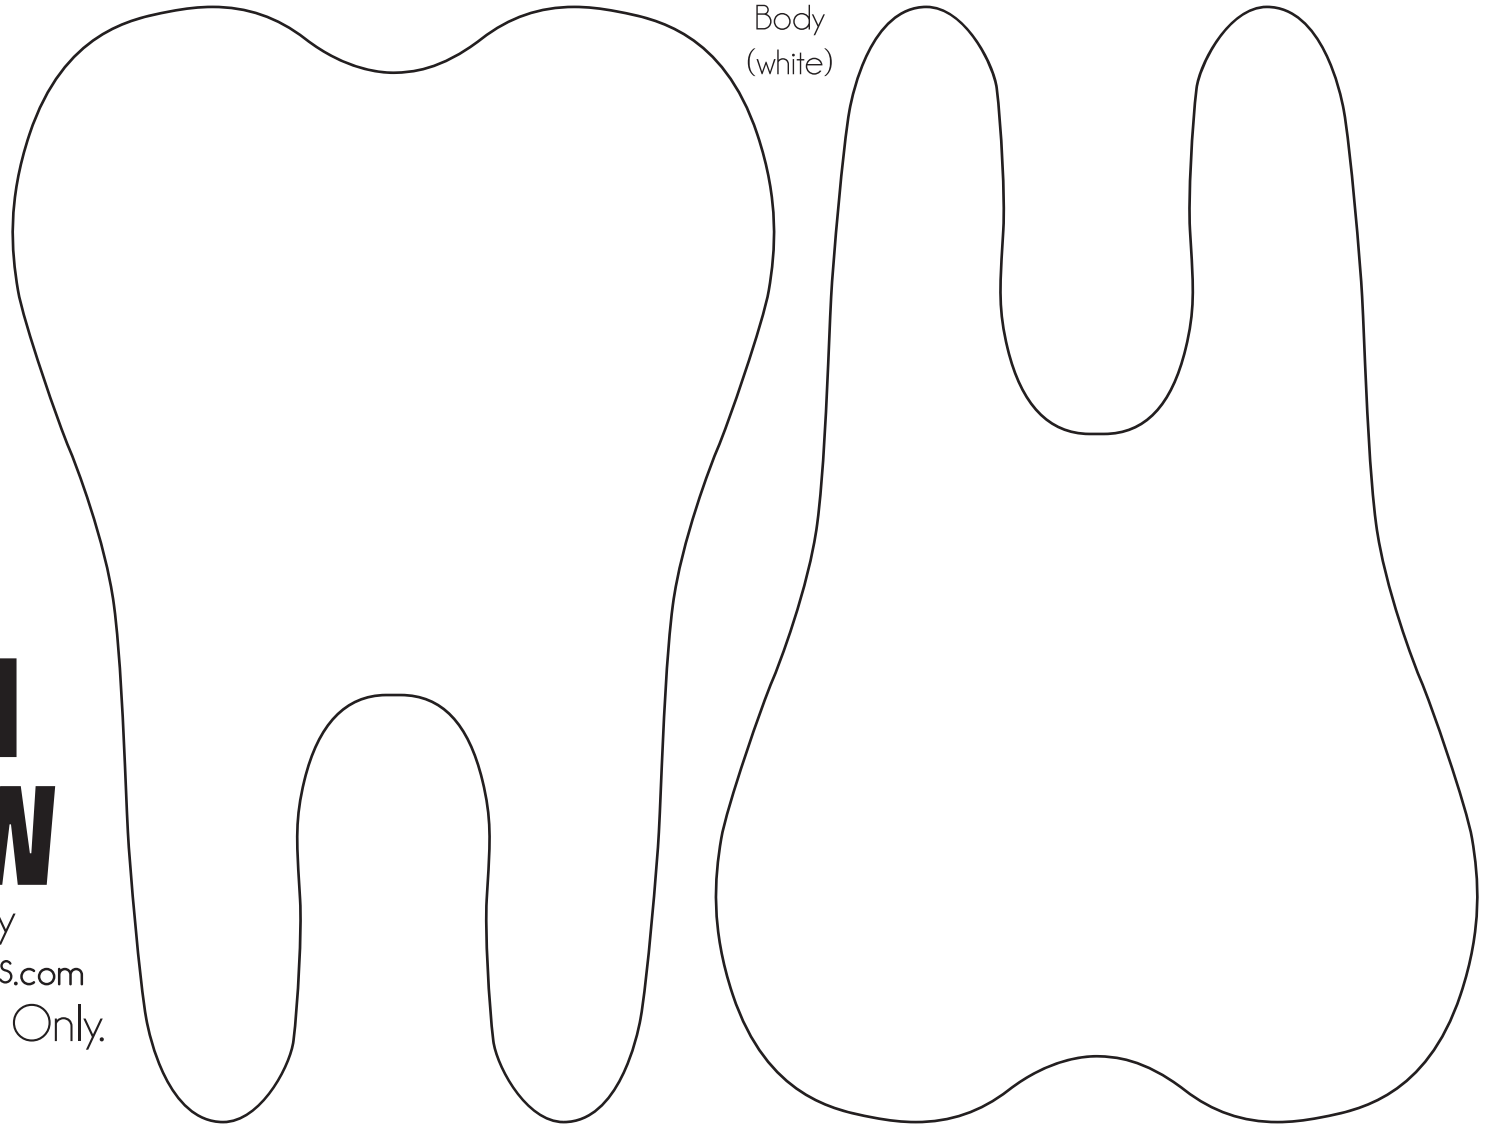

# TOOTH PILLOW

Designed by

SPOT of TEA DESIGNS.com

For Personal Use Only.

Body  
(white)

Mouth  
(black)

Eyes centers  
(black)

Eyes & Tooth  
(white)